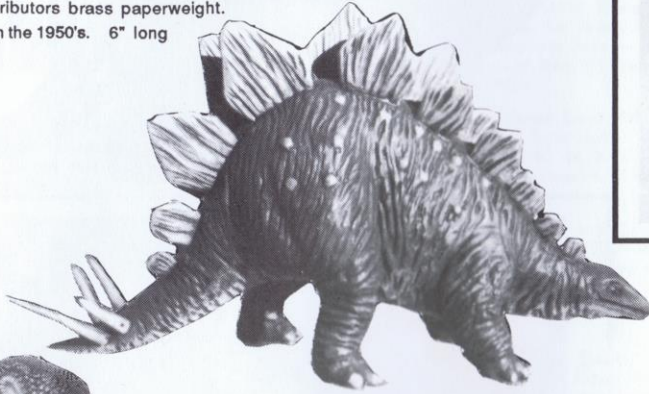

T-REX® with CRAG THE CLUBBER® Cavewoman Figure converts into prehistoric jet bomber and armed fortress ... from KENNER'S new BONE AGE® line

Rulers of the Earth Dinosaur play mountain and box. From Superior toys in 1980; originally by Marx.

Brontosaurus by Scott Williams

Flintstones Play Set by Louis Marx

Sinclair distributors brass paperweight. probably from the 1950's. 6" long

British Museum Dinosaurs (1980's)

Tamiya Stegosaurus - 1986

Tyco's Dino-Riders series offers a "walking" T-rex that resembles Charles Knights's famous Field Museum (Chicago) mural restoration in posture. 20" long.