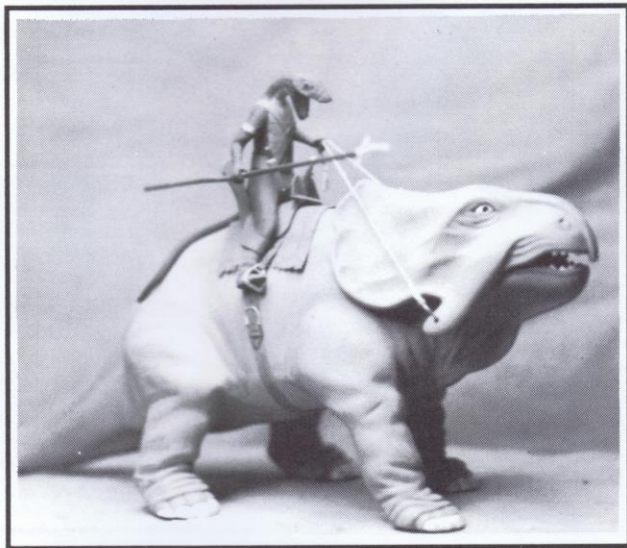

Snake-man of the Wan-Pan Desert 1/32 scale.