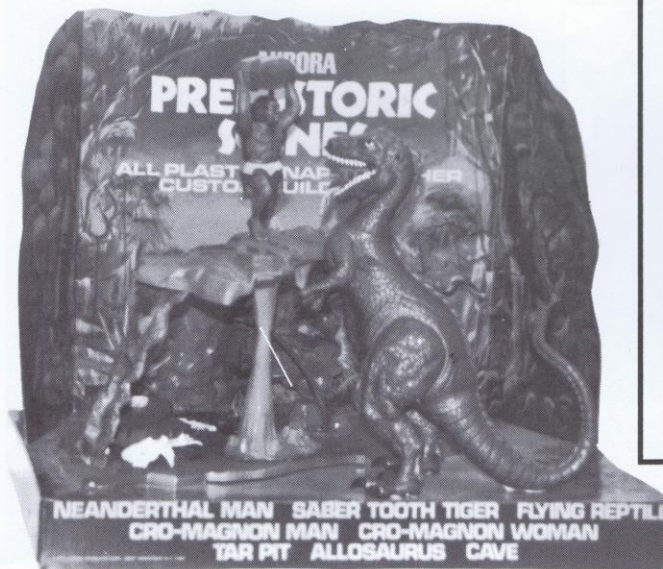

Sinclair Dinosaur paperweight . Pre 1959

DR. LAO Dragon sculpted by Wm. E. Adam. From the collection of J. Garcia.

Aurora Tar-pit scene - 1972

Tamiya Triceratops - 1986

Airfix Dimetrodon - Early 1960's - by Phil Cormier

Sinclair Metal Bank - mid 1960's. 6" long.
From the collection of Greg Holmes.

Customized 1/12 scale Caveman by Richard Sabia.
"The Caveman Always Rings Twice"

ITC Tyrannosaurus model kit 1950's. 17" long.