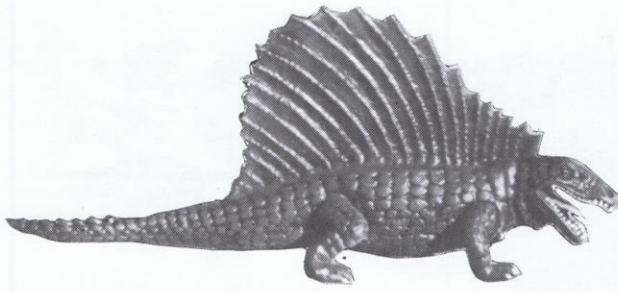

Airfix Dimetrodon - Early 1960's - by Phil Cormier