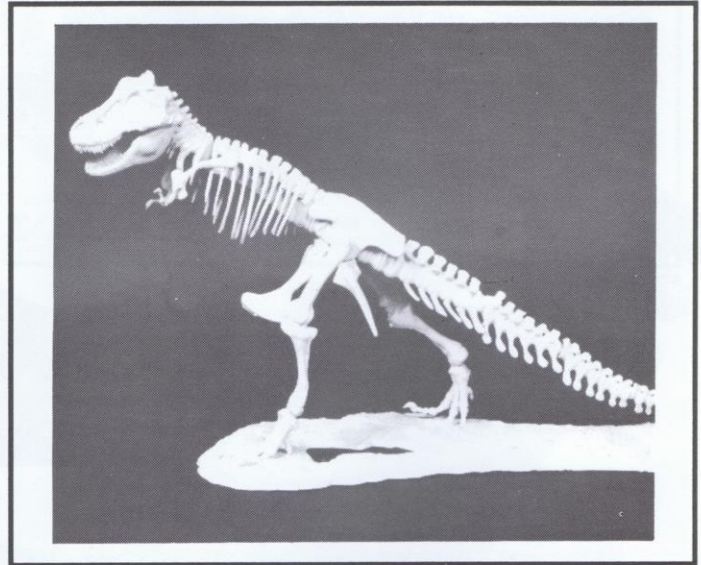

Sinclair Metal Bank - mid 1960's. 6" long.
From the collection of Greg Holmes.

Customized 1/12 scale Caveman by Richard Sabia.
"The Caveman Always Rings Twice"

ITC Tyrannosaurus model kit 1950's. 17" long.