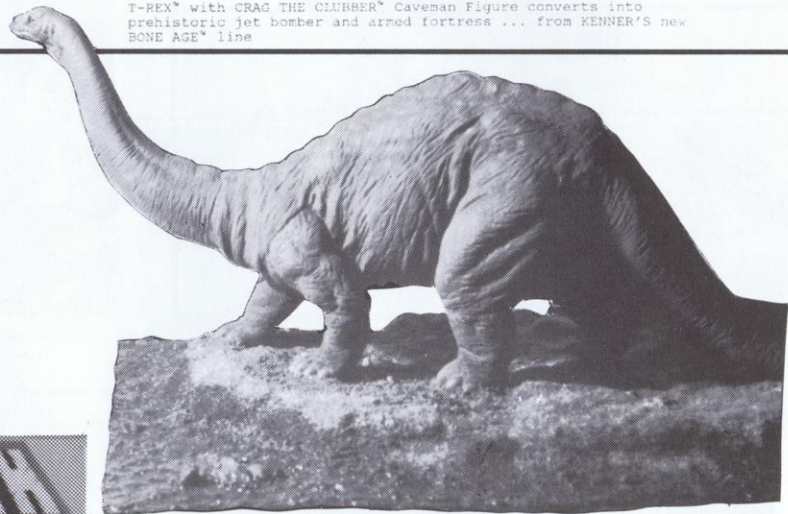

Airfix Brontosaurus from early 1960's

Musical record from The Flintstones. Produced by Hanna Barbera in 1961.

Airfix Ankylosaurus

Tsukuda dinosaurs: Brontosaurus is 18' long.

Dino-Riders Quetzalcoatlus with turbo-jet and pilot.

T-REX® with CRAG THE CLUBBER® Cavewoman Figure converts into prehistoric jet bomber and armed fortress ... from KENNER'S new BONE AGE® line

Rulers of the Earth Dinosaur play mountain and box. From Superior toys in 1980; originally by Marx.