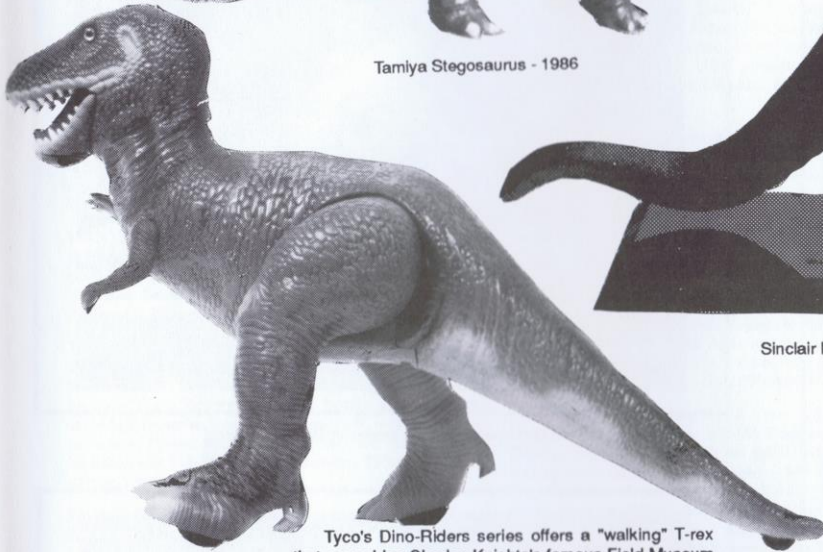

T-REX® with CRAG THE CLUBBER® Cavewoman Figure converts into prehistoric jet bomber and armed fortress ... from KENNER'S new BONE AGE® line

Rulers of the Earth Dinosaur play mountain and box. From Superior toys in 1980; originally by Marx.

Brontosaurus by Scott Williams

Flintstones Play Set by Louis Marx

Sinclair distributors brass paperweight. probably from the 1950's. 6" long

British Museum Dinosaurs (1980's)

Tamiya Stegosaurus - 1986

Tyco's Dino-Riders series offers a "walking" T-rex that resembles Charles Knights's famous Field Museum (Chicago) mural restoration in posture. 20" long.