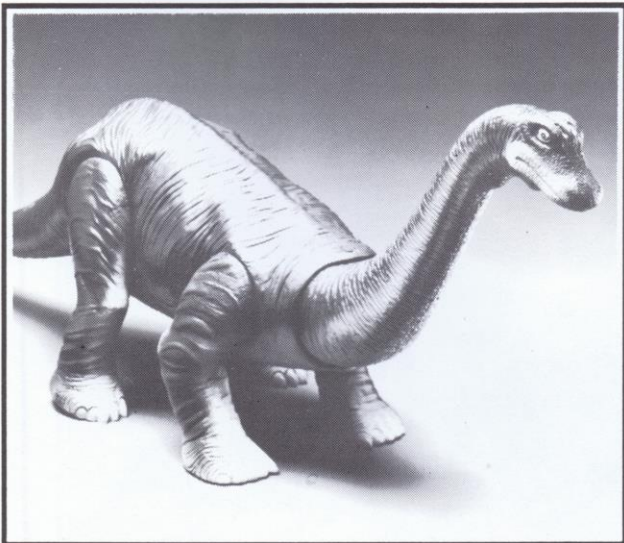

SRACU-88

A DAZZLING DINOSAUR PHOTO REVIEW

Airfix Triceratops and Ankylosaurus with Giant-Sized Aurora T-Rex box.

Snake-man of the Wan-Pan Desert 1/32 scale.

Tyco's Dino - Riders T-Rex.

Tyco's Dino - Riders Diplodocus

The now legendary King Zor from Ideal Toys - (1960's)

Tyco, Dino-Riders Diplodocus.

Dinosaur Triplets! Japanese "Gacha-Pon" figures, ("bubble-gum machine toys"). These are from the Ultraman Aliens and Monsters series. (late 1980's)

T-REX® with CRAG THE CLUBBER® Cavewoman Figure converts into prehistoric jet bomber and armed fortress ... from KENNER'S new BONE AGE® line

Rulers of the Earth Dinosaur play mountain and box. From Superior toys in 1980; originally by Marx.