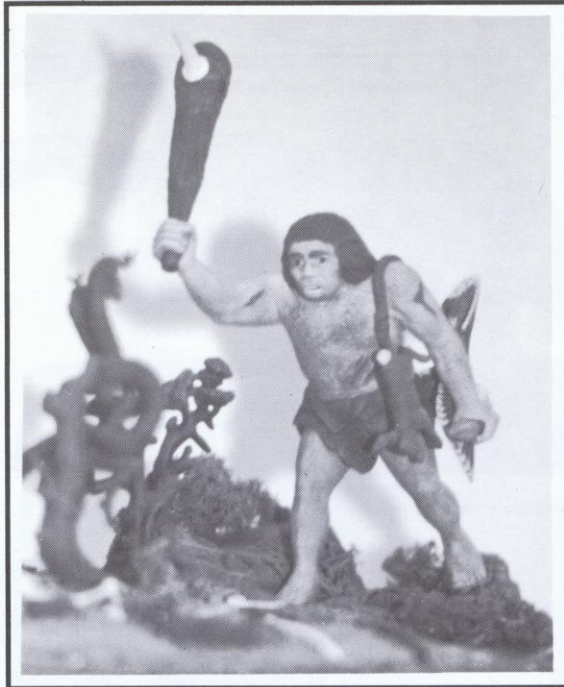

Sinclair Metal Bank - mid 1960's. 6" long.
From the collection of Greg Holmes.

Customized 1/12 scale Caveman by Richard Sabia.
"The Caveman Always Rings Twice"

ITC Tyrannosaurus model kit 1950's. 17" long.