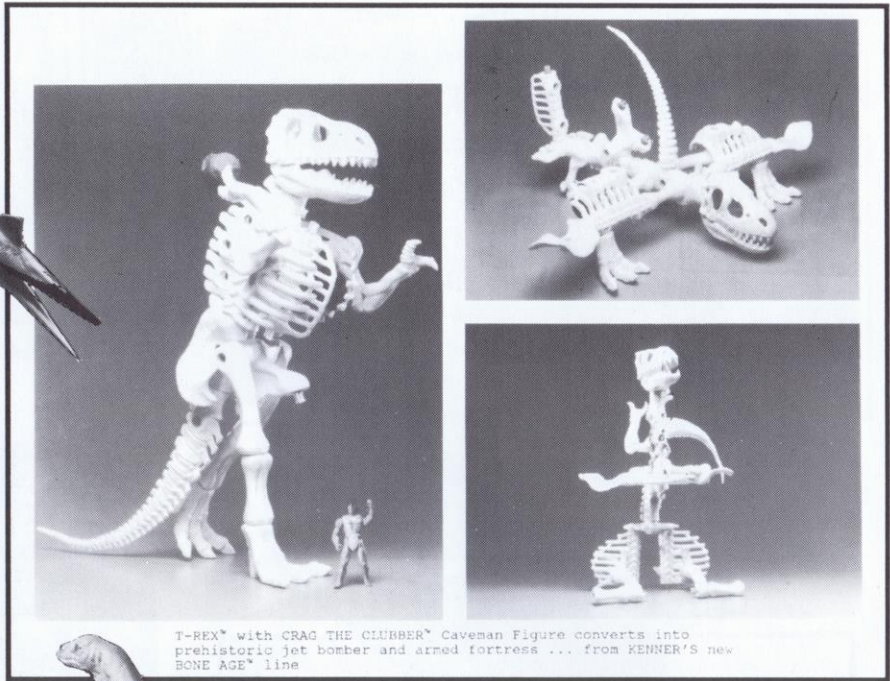

Airfix Brontosaurus from early 1960's

Musical record from The Flintstones. Produced by Hanna Barbera in 1961.

Airfix Ankylosaurus

Tsukuda dinosaurs: Brontosaurus is 18' long.

Dino-Riders Quetzalcoatlus with turbo-jet and pilot.

T-REX® with CRAG THE CLUBBER® Cavewoman Figure converts into prehistoric jet bomber and armed fortress ... from KENNER'S new BONE AGE® line

Rulers of the Earth Dinosaur play mountain and box. From Superior toys in 1980; originally by Marx.