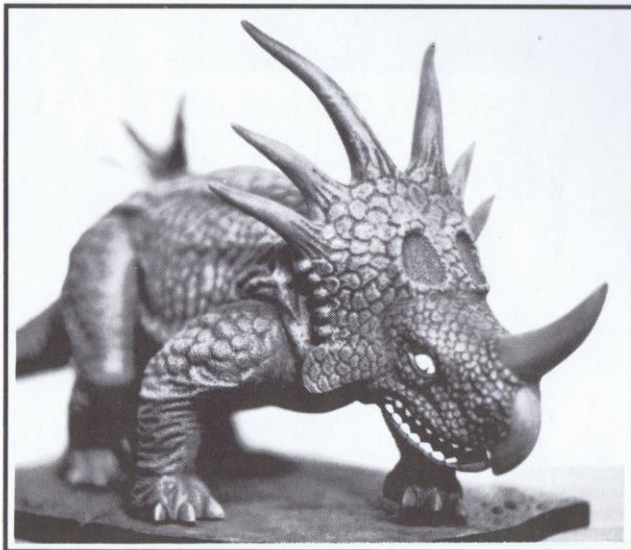

The now legendary King Zor from Ideal Toys - (1960's)

Tyco, Dino-Riders Diplodocus.

Dinosaur Triplets! Japanese "Gacha-Pon" figures, ("bubble-gum machine toys"). These are from the Ultraman Aliens and Monsters series. (late 1980's)

T-REX® with CRAG THE CLUBBER® Cavewoman Figure converts into prehistoric jet bomber and armed fortress ... from KENNER'S new BONE AGE® line

Rulers of the Earth Dinosaur play mountain and box. From Superior toys in 1980; originally by Marx.